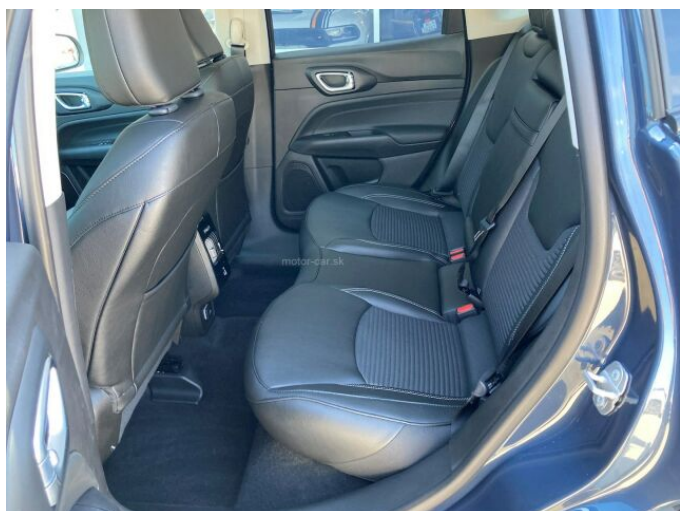

Túto časť webovej stránky využívajú najmä autorizovaní predajcovia Jeep® na prezentáciu a predaj vozidiel Jeep®. Zriaďovateľ tejto webovej stránky nezodpovedá za správnosť, úplnosť a aktuálnosť informácií uvedených v tejto časti webovej stránky. Zodpovednosť nesie výhradne predajca uvedený v podrobnej špecifikácii vozidla, ktoré si používateľ vybral na prezretie.